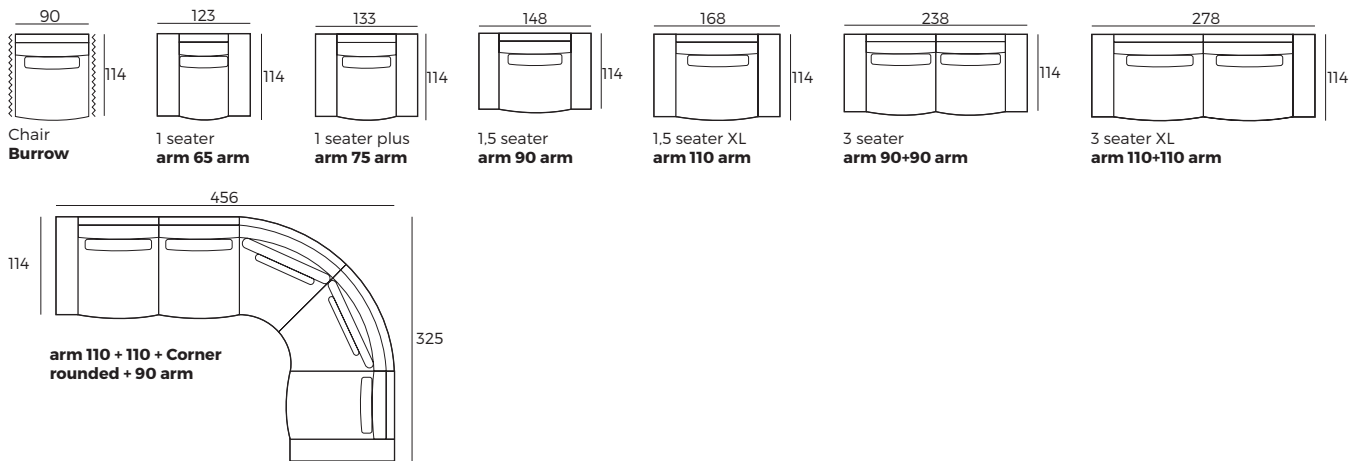

BURROW
W 29 x D 114 x H 51

EIRA
W 25 x D 114 x H 51

3. Legs

IMPORTANT:

Upholstered furniture is handmade using soft materials, therefore measurements can vary in all modules by up to **+/-2 cm**.
Modules and combinations shown in 2D drawings are left-sided. Modules and combinations can be mirrored from left to right.
For an additional fee, the sides of each seater module can be covered in fabric.

Modules (Measurements with BURROW armrest)

Scale 1:100

BURROW

Modules (Measurements with BURROW armrest)

Scale 1:100

Modules with armrest (Measurements with BURROW armrest)

Combinations (Measurements with BURROW armrest)