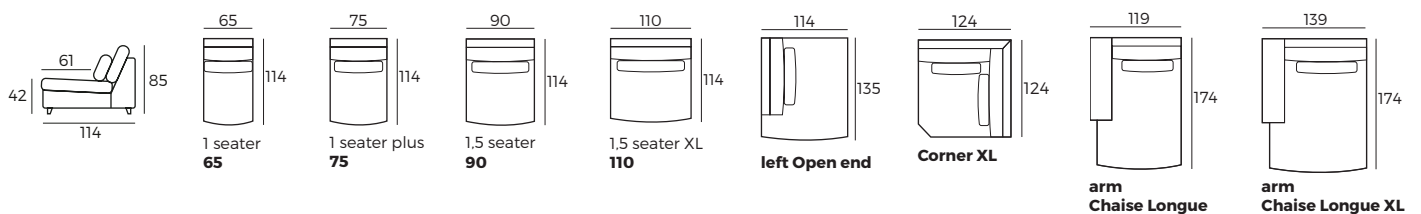

BURROW
W 29 x D 114 x H 51

EIRA
W 25 x D 114 x H 51

3. Legs

IMPORTANT:

Upholstered furniture is handmade using soft materials, therefore measurements can vary in all modules by up to **+/-2 cm**.
Modules and combinations shown in 2D drawings are left-sided. Modules and combinations can be mirrored from left to right.
For an additional fee, the sides of each seater module can be covered in fabric.

Modules (Measurements with BURROW armrest)

Scale 1:100

BURROW

Modules (Measurements with BURROW armrest)

Scale 1:100

Modules with armrest (Measurements with BURROW armrest)

Combinations (Measurements with BURROW armrest)