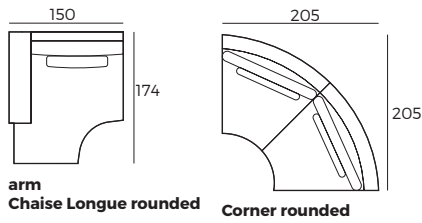

BURROW
W 29 x D 114 x H 51

EIRA
W 25 x D 114 x H 51

3. Legs

IMPORTANT:

Upholstered furniture is handmade using soft materials, therefore measurements can vary in all modules by up to **+/-2 cm**.
Modules and combinations shown in 2D drawings are left-sided. Modules and combinations can be mirrored from left to right.
For an additional fee, the sides of each seater module can be covered in fabric.

Modules (Measurements with BURROW armrest)

Scale 1:100

BURROW

Modules (Measurements with BURROW armrest)

Scale 1:100

Modules with armrest (Measurements with BURROW armrest)

Combinations (Measurements with BURROW armrest)