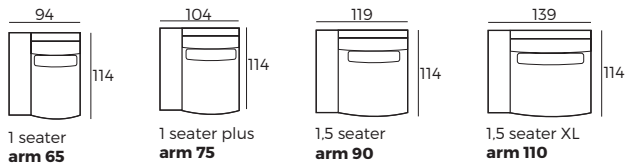

BURROW
W 29 x D 114 x H 51

EIRA
W 25 x D 114 x H 51

3. Legs

IMPORTANT:

Upholstered furniture is handmade using soft materials, therefore measurements can vary in all modules by up to **+/-2 cm**.
Modules and combinations shown in 2D drawings are left-sided. Modules and combinations can be mirrored from left to right.
For an additional fee, the sides of each seater module can be covered in fabric.

Modules (Measurements with BURROW armrest)

Scale 1:100

BURROW

Modules (Measurements with BURROW armrest)

Scale 1:100

Modules with armrest (Measurements with BURROW armrest)

Combinations (Measurements with BURROW armrest)