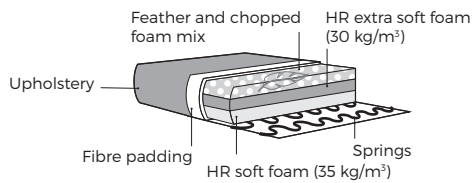

BURROW

VILMERS

BURROW

Comfort

Deco cusion

1. Upholstery

* Leather upholstery may require more stitches than fabric upholstery.

2. Armrest

BURROW
W 29 x D 114 x H 51

EIRA
W 25 x D 114 x H 51

3. Legs

IMPORTANT:

Upholstered furniture is handmade using soft materials, therefore measurements can vary in all modules by up to **+/-2 cm**.
Modules and combinations shown in 2D drawings are left-sided. Modules and combinations can be mirrored from left to right.
For an additional fee, the sides of each seater module can be covered in fabric.