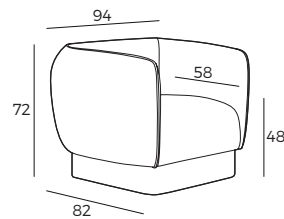

2. Rotation function

3. Legs

1 cm

524
Plastic

Black metal*

IMPORTANT:

Upholstered furniture is handmade using soft materials, therefore measurements can vary in all modules by up to **+/-2 cm**.

Measurements

Scale 1:100

Chair
Moon

Chair with swivel mechanism
Moon with swivel