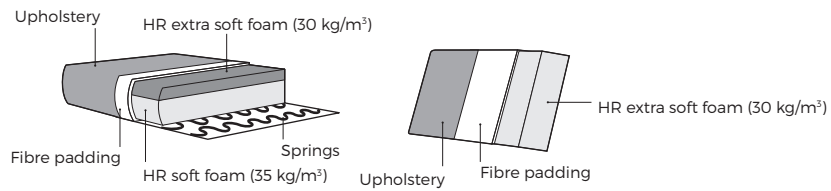

Comfort

1. Upholstery

* Leather upholstery may require more stitches than fabric upholstery.