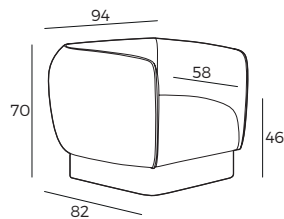

2. Rotation function

3. Legs

1 cm

524
Plastic

Black metal*

IMPORTANT:

Upholstered furniture is handmade using soft materials, therefore measurements can vary in all modules by up to **+/-2 cm**.

Measurements

Scale 1:100

Chair
Moon

Chair with swivel mechanism
Moon with swivel