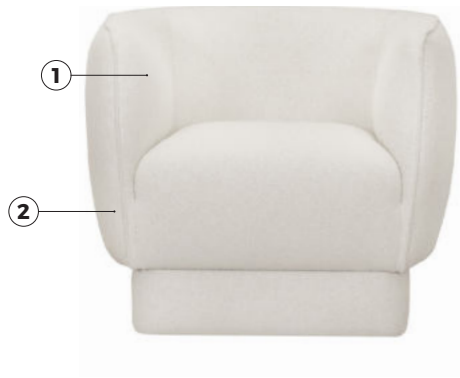

MOON

VILMERS

MOON

Comfort

1. Upholstery

Leather

Fabric

* Leather upholstery may require more stitches than fabric upholstery.

2. Rotation function

3. Legs

1 cm

524
Plastic

Black metal*

IMPORTANT:

Upholstered furniture is handmade using soft materials, therefore measurements can vary in all modules by up to **+/-2 cm**.

Measurements

Scale 1:100

Chair
Moon

Chair with swivel mechanism
Moon with swivel