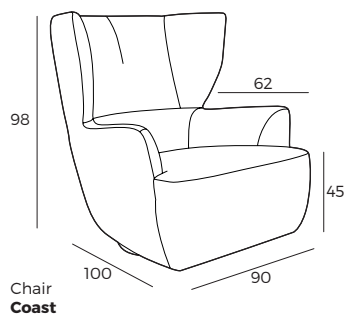

#### IMPORTANT:

Upholstered furniture is handmade using soft materials, therefore measurements can vary in all modules by up to +/- 2cm.  
Rotation mechanism customized only for armchair.

## Measurements

Scale 1:35