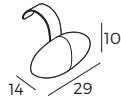

## Measurements

Scale 1:35

## Accessories

---

**Footstool**  
**66x66**

Scale 1:65

**Neckrest**  
**No. 39**