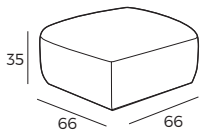

Coast

Accessories

Footstool
66x66