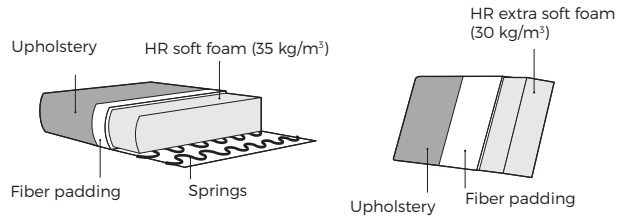

Coast

Comfort

1. Upholstery

* Leather covers may require more stitches than fabric covers.

2. Rotation function

3. Legs

IMPORTANT:

Upholstered furniture is handmade using soft materials therefore measurements may vary up to +/- 5 cm.
Parts and sets shown in 2D drawings are left-sided. Parts and sets can be mirrored from left to right.
Rotation mechanism customized only for armchair.

Measurements

Scale 1:35