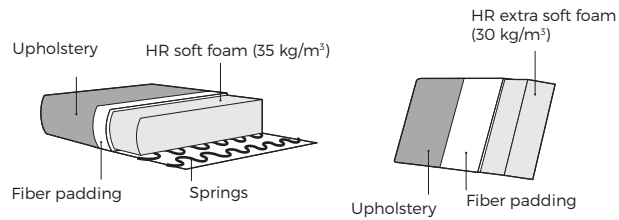

IMPORTANT:

Upholstered furniture is handmade using soft materials therefore measurements may vary up to +/- 5 cm.

Measurements

Scale 1:35

Chair
Rhen

Shell

VILMERS

Shell

Comfort

1. Upholstery

* Leather covers may require more stitches than fabric covers.

2. Rotation function

3. Legs

IMPORTANT:

Upholstered furniture is handmade using soft materials therefore measurements may vary up to +/- 5 cm.