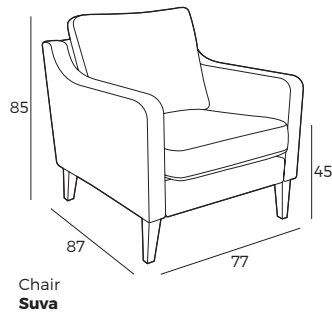

Parts and sets shown in 2D drawings are left-sided. Parts and sets can be mirrored from left to right.

Rotation mechanism customized only for armchair.

Measurements

Scale 1:35

Chair
Shell

Shell

Accessories

Footstool
68x31

2. Legs

IMPORTANT:

Upholstered furniture is handmade using soft materials therefore measurements may vary up to +/- 5 cm.

Measurements

Scale 1:35

Vinta

VILMERS

Vinta