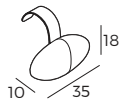

Scale 1:65

Neckrest
No. 38