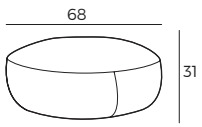

Comfort

1. Upholstery

* Leather covers may require more stitches than fabric covers.

2. Rotation function

3. Legs

IMPORTANT:

Upholstered furniture is handmade using soft materials therefore measurements may vary up to +/- 5 cm.

Parts and sets shown in 2D drawings are left-sided. Parts and sets can be mirrored from left to right.

Rotation mechanism customized only for armchair.

Measurements

Scale 1:35

Chair
Shell

Shell

Accessories

Footstool
68x31