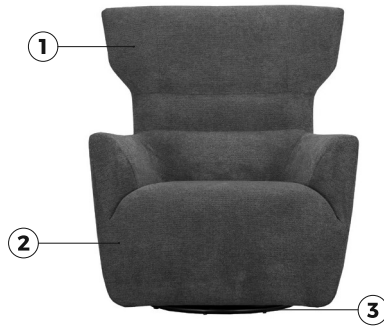

Scale 1:35

Chair
Vinta

Footstool
54x43

Wave

VILMERS

Wave

Comfort

1. Upholstery