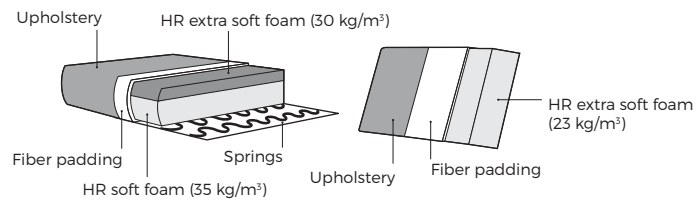

Islet

Comfort

1. Upholstery

Leather*

Fabric

* Leather covers may require more stitches than fabric covers.

2. Legs

1 cm

524
Plastic

IMPORTANT:

Upholstered furniture is handmade using soft materials therefore measurements may vary up to **+/- 5 cm**.

Measurements

Scale 1:35