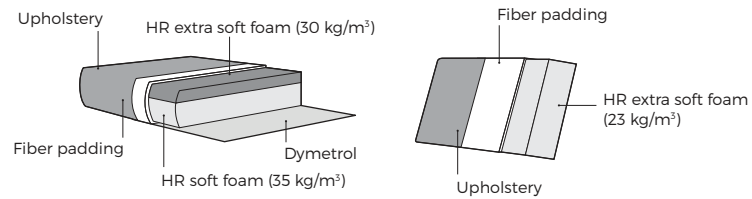

Rhen

Comfort

1. Upholstery

Leather*

Fabric

* Leather covers may require more stitches than fabric covers.

2. Legs

Wooden frame

IMPORTANT:

Upholstered furniture is handmade using soft materials therefore measurements may vary up to +/- 5 cm.

Measurements

Scale 1:35