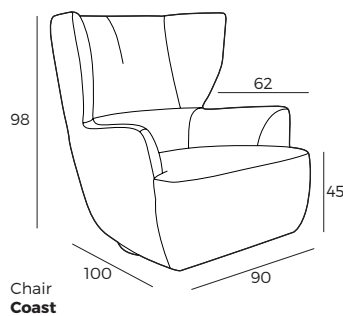

Measurements

Scale 1:35

Chair
Coast