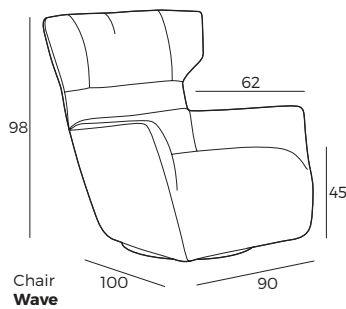

Measurements

Scale 1:35