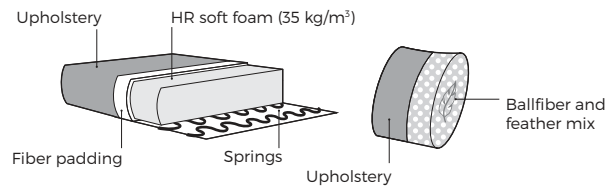

Suva

Comfort

1. Upholstery

2. Legs

IMPORTANT:

Upholstered furniture is handmade using soft materials therefore measurements may vary up to +/- 5 cm.

Measurements

Scale 1:35