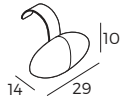

Scale 1:65

Neckrest
No. 39