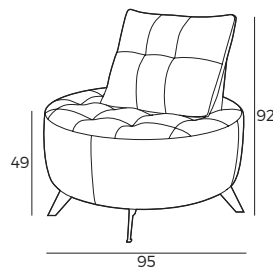

Measurements

Scale 1:35