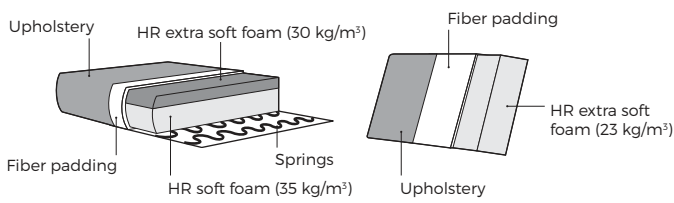

2. Legs

1 cm

524
Plastic

IMPORTANT:

Upholstered furniture is handmade using soft materials therefore measurements may vary up to **+/- 5 cm**.

Measurements

Scale 1:35

Chair
Islet

Lilla

VILMERS

Lilla

Comfort

1. Upholstery

Fabric

2. Legs

IMPORTANT:

Upholstered furniture is handmade using soft materials therefore measurements may vary up to **+/- 5 cm**.

Measurements

Scale 1:35

Chair
Lilla

Liza

VILMERS

Liza

Comfort