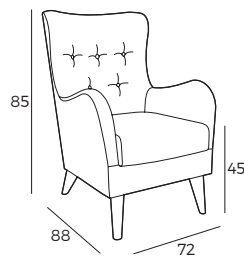

Fabric

3. Legs

IMPORTANT:

Upholstered furniture is handmade using soft materials therefore measurements may vary up to **+/- 5 cm**.

Measurements

Scale 1:35

Chair
6 AM

Chess

Black metal

IMPORTANT:

Upholstered furniture is handmade using soft materials therefore measurements may vary up to +/- 5 cm.
Parts and sets shown in 2D drawings are left-sided. Parts and sets can be mirrored from left to right.
Rotation mechanism customized only for armchair.

2. Legs

1 cm

524
Plastic

IMPORTANT:

Upholstered furniture is handmade using soft materials therefore measurements may vary up to **+/- 5 cm**.

Measurements

Scale 1:35

Chair
Islet

Parts and sets shown in 2D drawings are left-sided. Parts and sets can be mirrored from left to right.

Rotation mechanism customized only for armchair.

Measurements

Scale 1:35

Chair
Shell

Shell

Accessories

Footstool
68x31