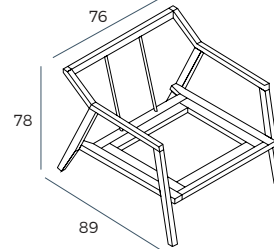

Rhen

Comfort

1. Upholstery

Leather*

Fabric

* Leather covers may require more stitches than fabric covers.

2. Legs

Wooden frame

IMPORTANT:

Upholstered furniture is handmade using soft materials therefore measurements may vary up to +/- 5 cm.

Measurements

Scale 1:35