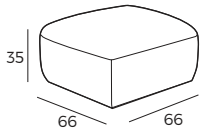

Black metal

IMPORTANT:

Upholstered furniture is handmade using soft materials therefore measurements may vary up to +/- 5 cm.
Parts and sets shown in 2D drawings are left-sided. Parts and sets can be mirrored from left to right.
Rotation mechanism customized only for armchair.

Measurements

Scale 1:35

Chair
Coast

Coast

Accessories

Footstool
66x35

Scale 1:65

Neckrest
No. 39

2. Legs

1 cm

524
Plastic

IMPORTANT:

Upholstered furniture is handmade using soft materials therefore measurements may vary up to **+/- 5 cm**.

Measurements

Scale 1:35

Chair
Islet