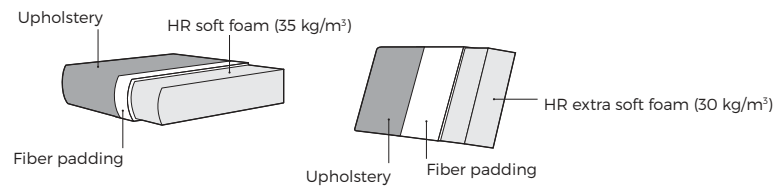

Comfort

1. Upholstery

* Leather covers may require more stitches than fabric covers.

IMPORTANT:

Upholstered furniture is handmade using soft materials therefore measurements may vary up to +/- 5 cm.