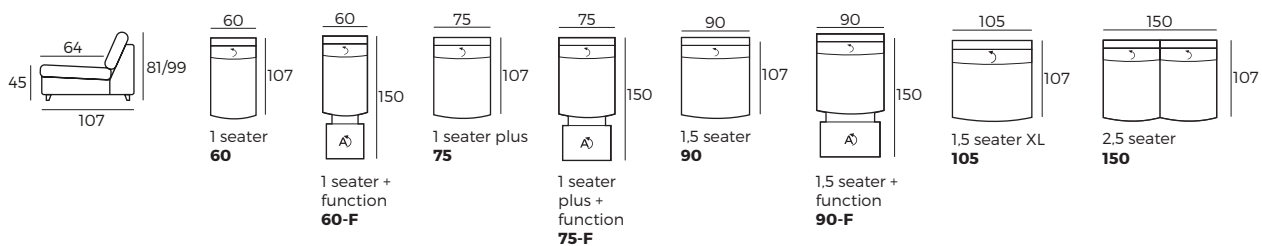

- 1 Manual ↘
- 2 Electrical ↻

3. Bi-Color option

4. Armrest

Sunup
W 17 x D 107 x H 42

Sunset
W 27 x D 107 x H 42

5. Legs

IMPORTANT:

Upholstered furniture is handmade using soft materials, therefore measurements can vary in all modules by up to **+/-2 cm**.
Parts and sets shown in 2D drawings are left-sided. Parts and sets can be mirrored from left to right.

Modules

Scale 1:100

Sunset

Modules

Scale 1:100

Modules with armrest

Scale 1:100

Combinations