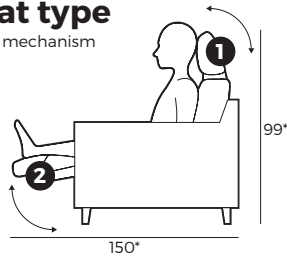

- 1 Manual ↘
- 2 Electrical ↻

3. Bi-Color option

4. Armrest

Sunup
W 17 x D 107 x H 42

Sunset
W 27 x D 107 x H 42

5. Legs

IMPORTANT:

Upholstered furniture is handmade using soft materials, therefore measurements can vary in all modules by up to **+/-2 cm**.
Parts and sets shown in 2D drawings are left-sided. Parts and sets can be mirrored from left to right.