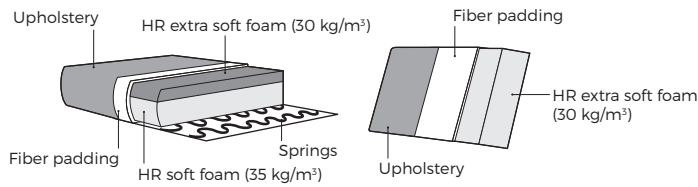

Sunset

VILMERS

Sunset

Comfort

1. Upholstery

* Leather covers may require more stitches than fabric covers.

2. Headrest & seat type

*Measures with fully opened mechanism

- 1 Manual ↘
- 2 Electrical ↻

3. Bi-Color option

4. Armrest

Sunup
W 17 x D 107 x H 42

Sunset
W 27 x D 107 x H 42

5. Legs

IMPORTANT:

Upholstered furniture is handmade using soft materials, therefore measurements can vary in all modules by up to **+/-2 cm**.
Parts and sets shown in 2D drawings are left-sided. Parts and sets can be mirrored from left to right.