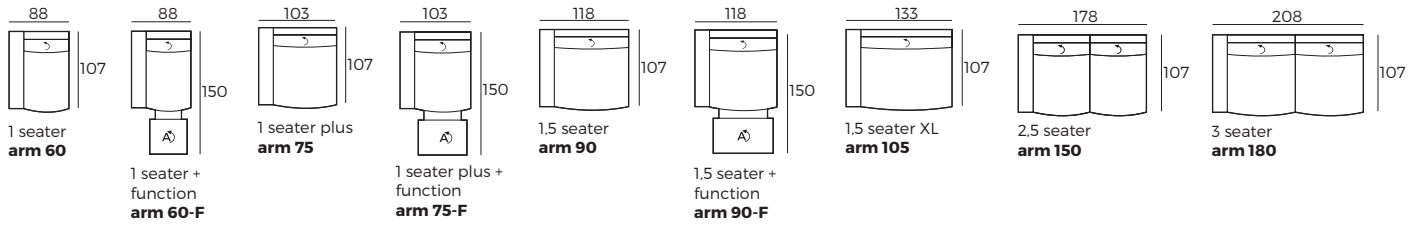

- 1 Manual ↘
- 2 Electrical ↻

3. Bi-Color option

4. Armrest

Sunup
W 17 x D 107 x H 42

Sunset
W 27 x D 107 x H 42

5. Legs

IMPORTANT:

Upholstered furniture is handmade using soft materials, therefore measurements can vary in all modules by up to **+/-2 cm**.
Parts and sets shown in 2D drawings are left-sided. Parts and sets can be mirrored from left to right.

Modules

Scale 1:100

Sunset

Modules

Scale 1:100

Modules with armrest

Scale 1:100

Combinations