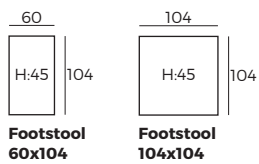

Accessories

⤴ - manual; ⚡ - electrical *F - single electric function