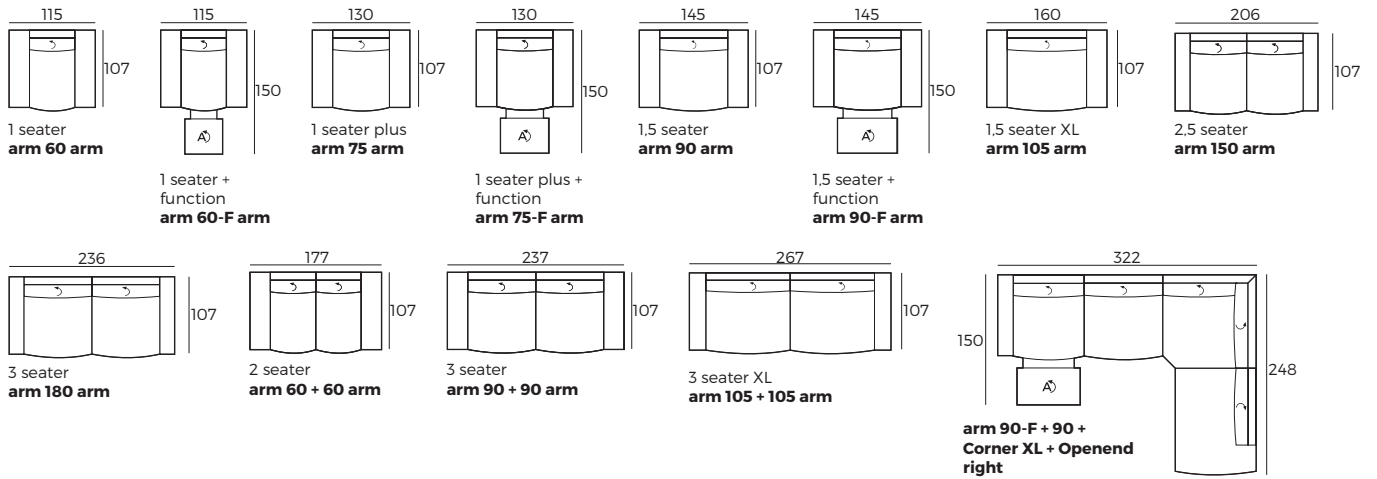

- 1 Manual ↘
- 2 Electrical ↻

3. Bi-Color option

4. Armrest

Sunup
W 17 x D 107 x H 42

Sunset
W 27 x D 107 x H 42

5. Legs

IMPORTANT:

Upholstered furniture is handmade using soft materials, therefore measurements can vary in all modules by up to **+/-2 cm**.
Parts and sets shown in 2D drawings are left-sided. Parts and sets can be mirrored from left to right.

Modules

Scale 1:100

Sunset

Modules

Scale 1:100

Modules with armrest

Scale 1:100

Combinations