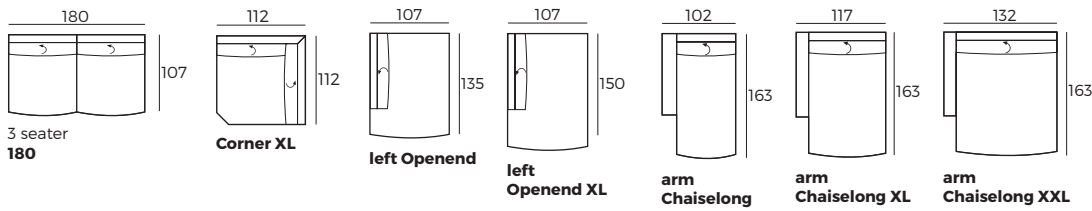

- 1 Manual ↘
- 2 Electrical ↻

3. Bi-Color option

4. Armrest

Sunup
W 17 x D 107 x H 42

Sunset
W 27 x D 107 x H 42

5. Legs

IMPORTANT:

Upholstered furniture is handmade using soft materials, therefore measurements can vary in all modules by up to **+/-2 cm**.
Parts and sets shown in 2D drawings are left-sided. Parts and sets can be mirrored from left to right.

Modules

Scale 1:100

Sunset

Modules

Scale 1:100

Modules with armrest

Scale 1:100

Combinations