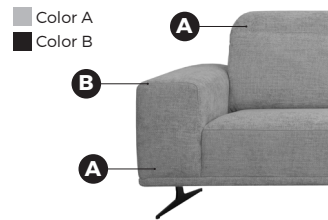

Sunset

VILMERS

Sunset

Comfort

1. Upholstery

* Leather covers may require more stitches than fabric covers.

2. Headrest & seat type

*Measures with fully opened mechanism

- 1 Manual ↘
- 2 Electrical ↻

3. Bi-Color option

4. Armrest

Sunup
W 17 x D 107 x H 42

Sunset
W 27 x D 107 x H 42

5. Legs

IMPORTANT:

Upholstered furniture is handmade using soft materials, therefore measurements can vary in all modules by up to **+/-2 cm**.
Parts and sets shown in 2D drawings are left-sided. Parts and sets can be mirrored from left to right.