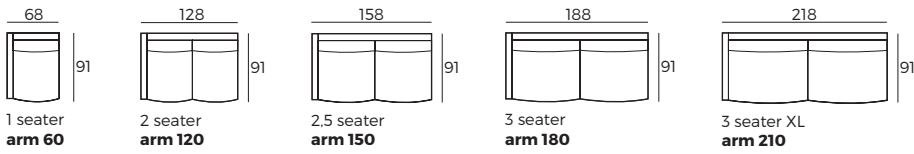

2. Bi-Color option

- Color A
- Color B

3. Legs

IMPORTANT:

Upholstered furniture is handmade using soft materials, therefore measurements can vary in all modules by up to **+/-2 cm**.
Parts and sets shown in 2D drawings are left-sided. Parts and sets can be mirrored from left to right.

Modules

Scale 1:100

Shiny

Modules with armrest

Scale 1:100

Combinations

Accessories