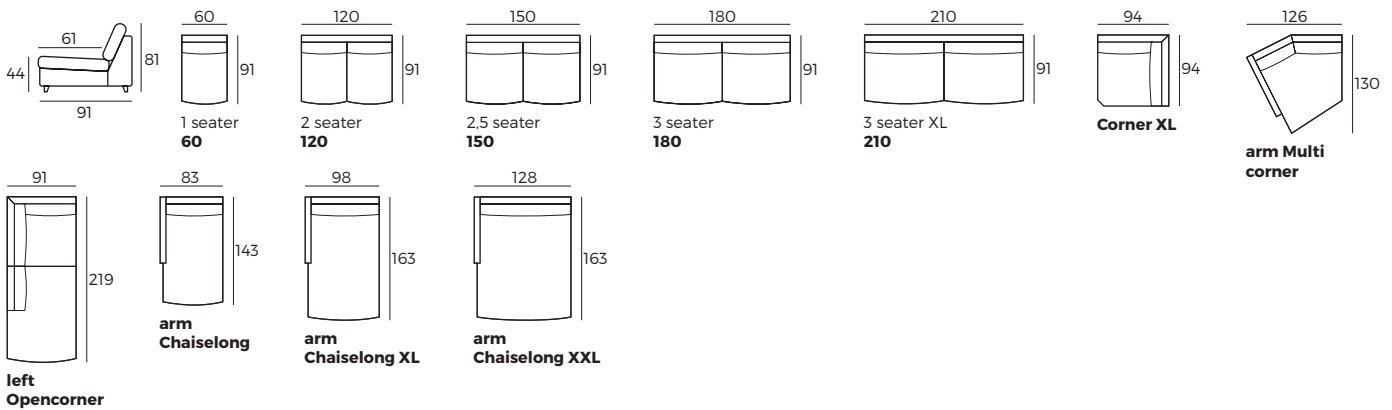

2. Bi-Color option

- Color A
- Color B

3. Legs

IMPORTANT:

Upholstered furniture is handmade using soft materials, therefore measurements can vary in all modules by up to **+/-2 cm**.
Parts and sets shown in 2D drawings are left-sided. Parts and sets can be mirrored from left to right.

Modules

Scale 1:100

Shiny

Modules with armrest

Scale 1:100

Combinations

Accessories