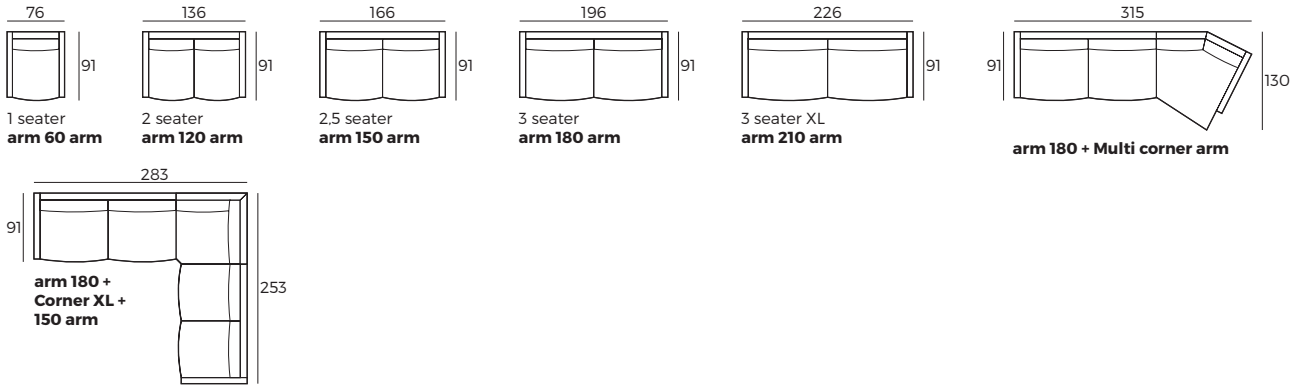

2. Bi-Color option

- Color A
- Color B

3. Legs

IMPORTANT:

Upholstered furniture is handmade using soft materials, therefore measurements can vary in all modules by up to **+/-2 cm**.
Parts and sets shown in 2D drawings are left-sided. Parts and sets can be mirrored from left to right.

Modules

Scale 1:100

Shiny

Modules with armrest

Scale 1:100

Combinations

Accessories