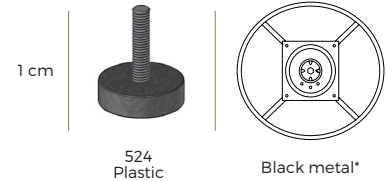

Lupin

VILMERS

Lupin

Comfort

1. Upholstery

2. Rotation function

3. Legs

IMPORTANT:

Upholstered furniture is handmade using soft materials, therefore measurements can vary in all modules by up to **+/-2cm**.
Parts and sets shown in 2D drawings are left-sided. Parts and sets can be mirrored from left to right.
Rotation mechanism customized only for armchair.