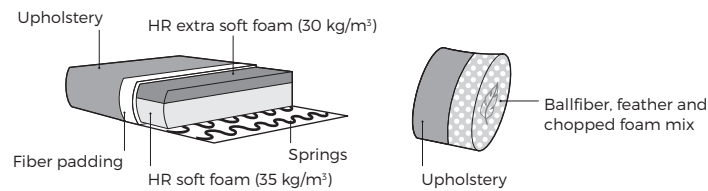

Lupin

VILMERS

Lupin

Comfort

1. Upholstery

2. Rotation function

3. Legs

IMPORTANT:

Upholstered furniture is handmade using soft materials, therefore measurements can vary in all modules by up to **+/-2cm**.
Parts and sets shown in 2D drawings are left-sided. Parts and sets can be mirrored from left to right.
Rotation mechanism customized only for armchair.