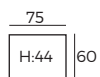

Accessories

Footstool
75x60