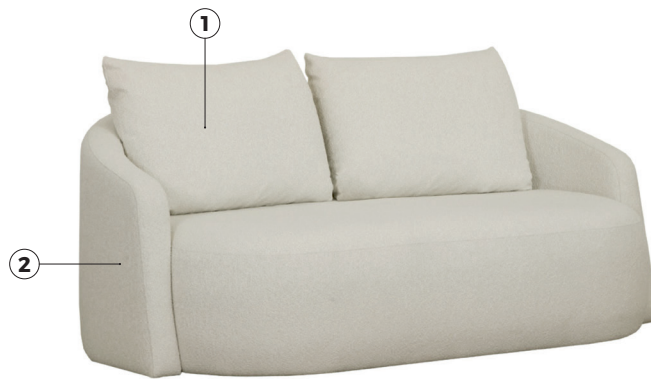

Lupin

VILMERS

Lupin

Comfort

1. Upholstery

2. Rotation function

3. Legs

IMPORTANT:

Upholstered furniture is handmade using soft materials, therefore measurements can vary in all modules by up to **+/-2cm**.
Parts and sets shown in 2D drawings are left-sided. Parts and sets can be mirrored from left to right.
Rotation mechanism customized only for armchair.