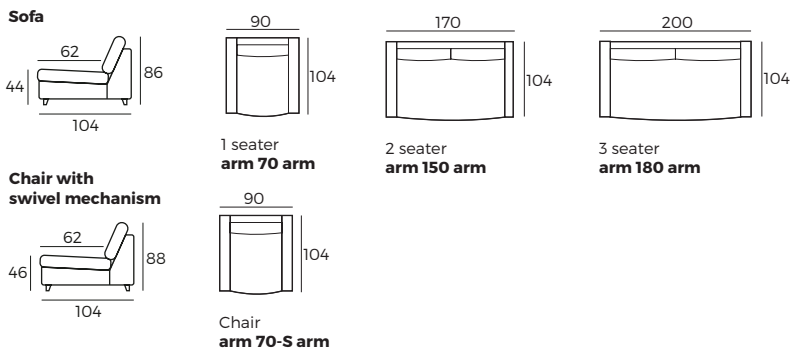

Combinations

Scale 1:100

Accessories