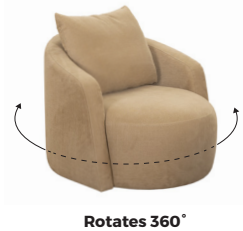

Lupin

VILMERS

Lupin

Comfort

1. Upholstery

2. Rotation function

3. Legs

IMPORTANT:

Upholstered furniture is handmade using soft materials, therefore measurements can vary in all modules by up to **+/-2cm**.
Parts and sets shown in 2D drawings are left-sided. Parts and sets can be mirrored from left to right.
Rotation mechanism customized only for armchair.