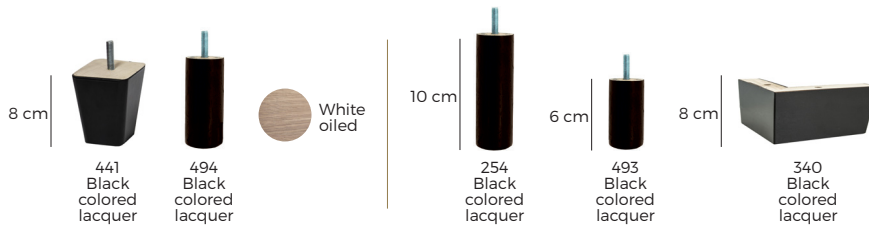

## 2. Armrests

**Omega\***  
W 3 x D 96 x H 65

**Blow**  
W 32 x D 105 x H 56

**Street**  
W 25 x D 105 x H 56

**Bento**  
W 21 x D 105 x H 56

## 3. Legs

### IMPORTANT:

Upholstered furniture is handmade using soft materials, therefore measurements can vary in all modules by up to **+/-2 cm**.

Parts and sets shown in 2D drawings are left-sided. Parts and sets can be mirrored from left to right.