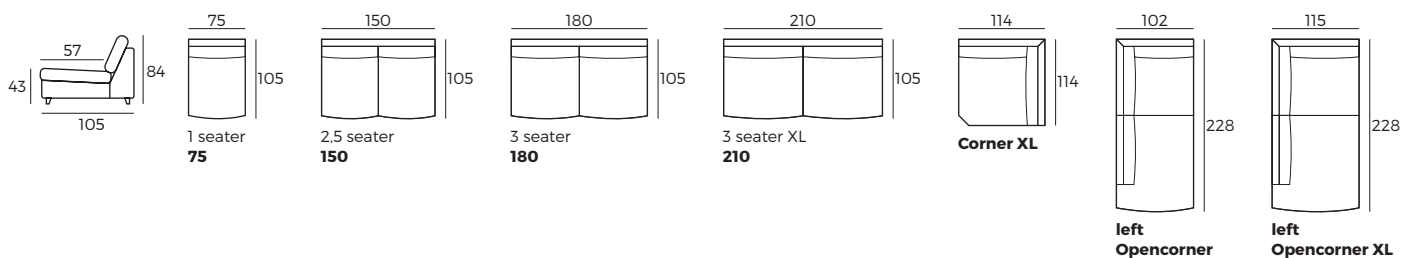

Modules (Measurements with Street armrest)

Scale 1:100