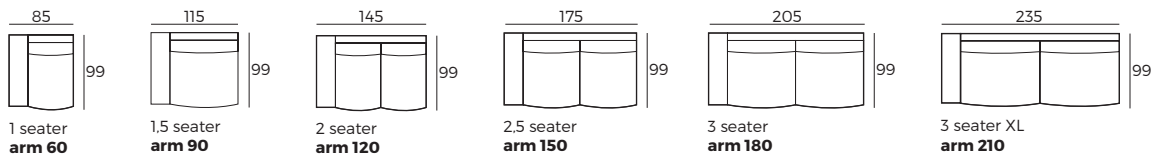

Hedy

Modules with armrest (Measurements with Hedy armrest)

Scale 1:100