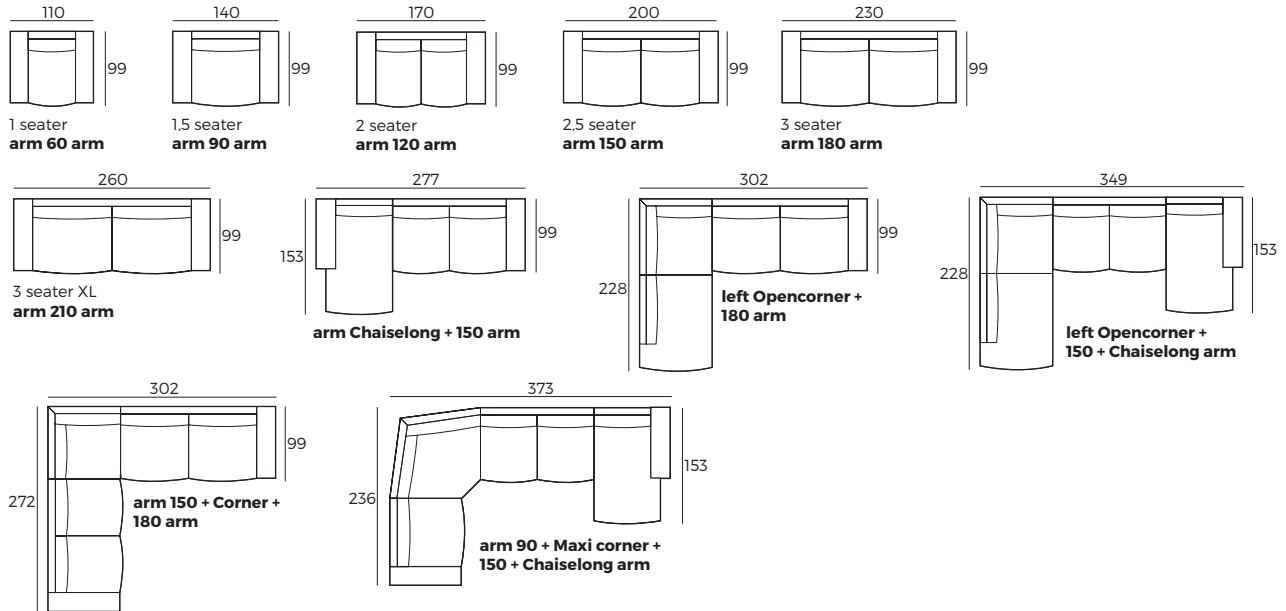

Combinations (Measurements with Hedy armrest)