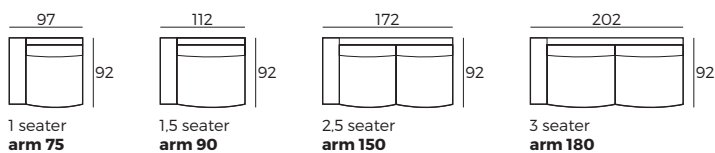

Hanna

VILMERS

Hanna

Comfort

1. Upholstery

2. Legs

IMPORTANT:

Upholstered furniture is handmade using soft materials, therefore measurements can vary in all modules by up to **+/-2 cm**.
Parts and sets shown in 2D drawings are left-sided. Parts and sets can be mirrored from left to right.

Modules

Scale 1:100

Modules with armrest

Hanna

Combinations

Scale 1:100

Accessories