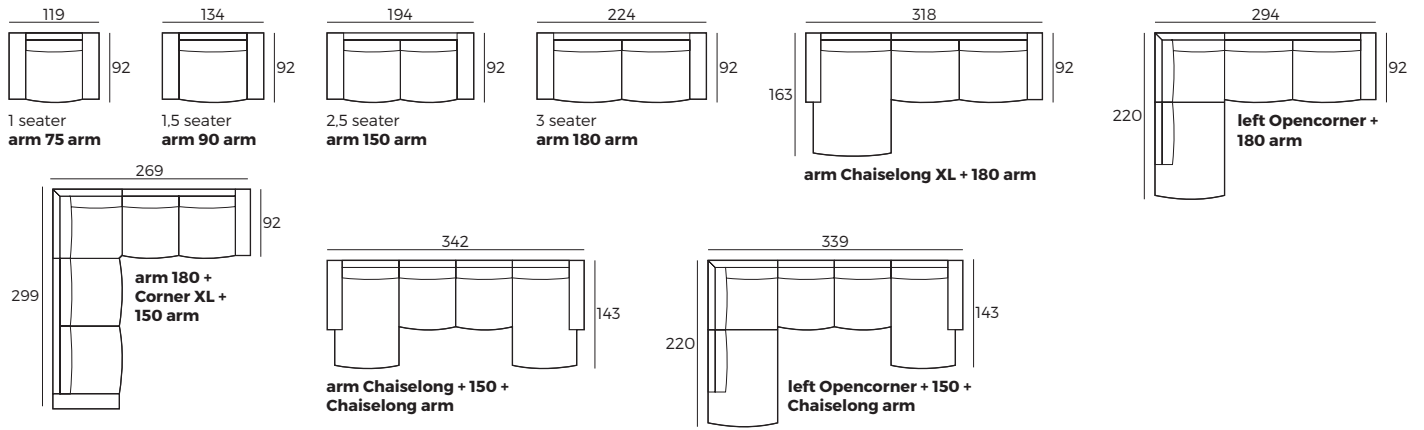

Hanna

VILMERS

Hanna

Comfort

1. Upholstery

2. Legs

IMPORTANT:

Upholstered furniture is handmade using soft materials, therefore measurements can vary in all modules by up to **+/-2 cm**.
Parts and sets shown in 2D drawings are left-sided. Parts and sets can be mirrored from left to right.

Modules

Scale 1:100

Modules with armrest

Hanna

Combinations

Scale 1:100

Accessories