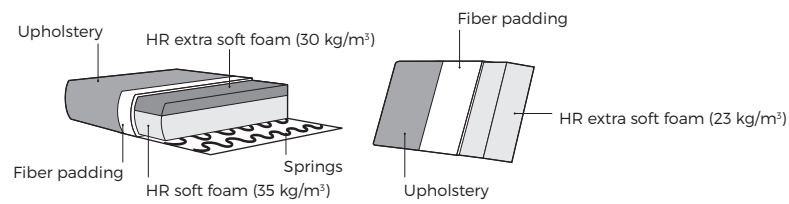

Hanna

VILMERS

Hanna

Comfort

1. Upholstery

2. Legs

IMPORTANT:

Upholstered furniture is handmade using soft materials, therefore measurements can vary in all modules by up to **+/-2 cm**.
Parts and sets shown in 2D drawings are left-sided. Parts and sets can be mirrored from left to right.

Modules

Scale 1:100

Modules with armrest

Hanna

Combinations

Scale 1:100

Accessories