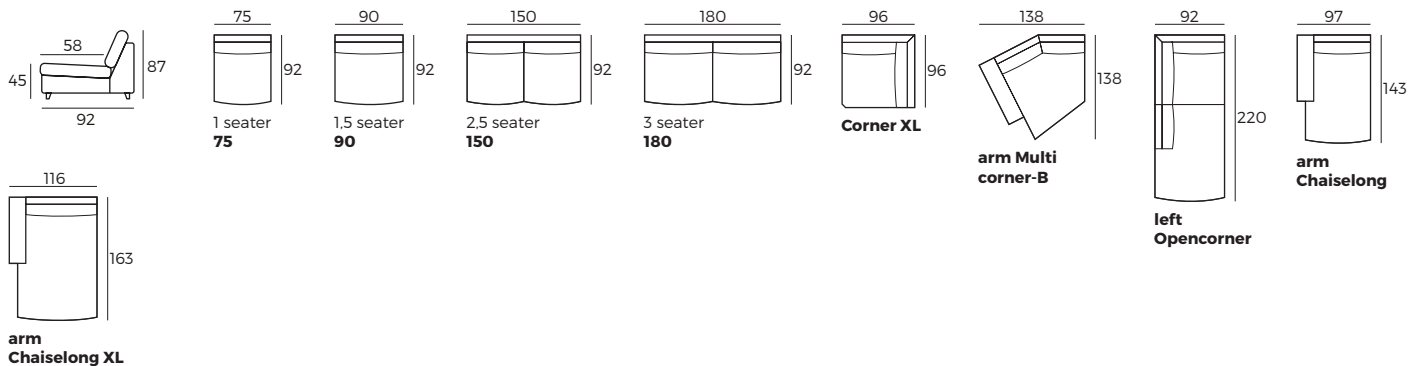

Hanna

VILMERS

Hanna

Comfort

1. Upholstery

2. Legs

IMPORTANT:

Upholstered furniture is handmade using soft materials, therefore measurements can vary in all modules by up to **+/-2 cm**.
Parts and sets shown in 2D drawings are left-sided. Parts and sets can be mirrored from left to right.

Modules

Scale 1:100

Modules with armrest

Hanna

Combinations

Scale 1:100

Accessories