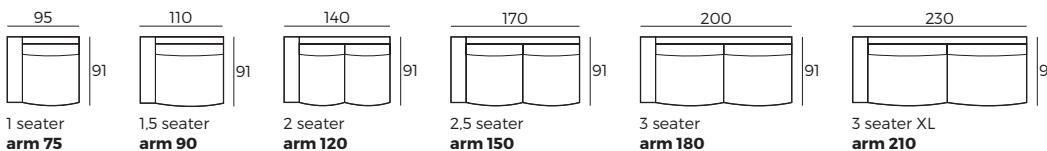

Modules with armrest