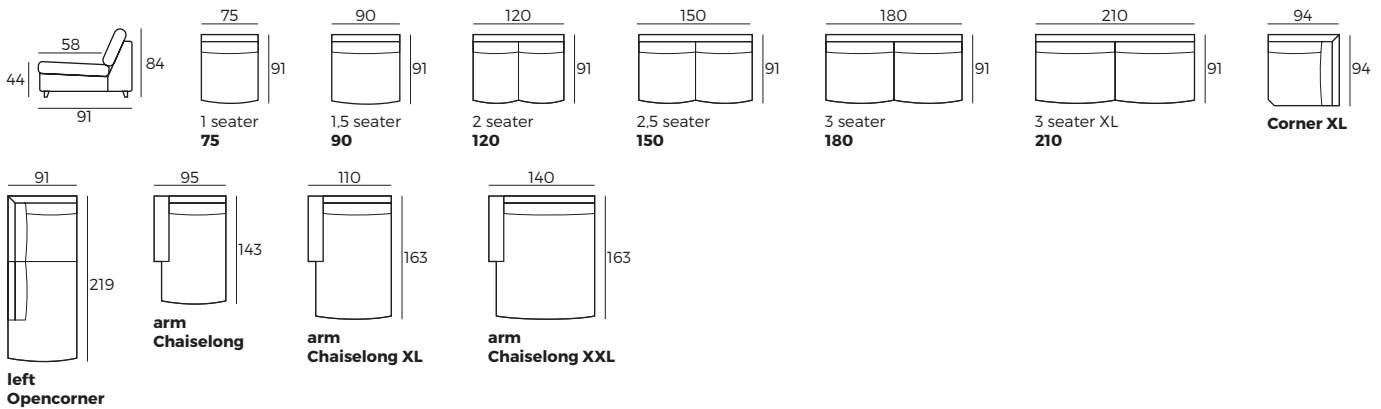

Modules

Scale 1:100