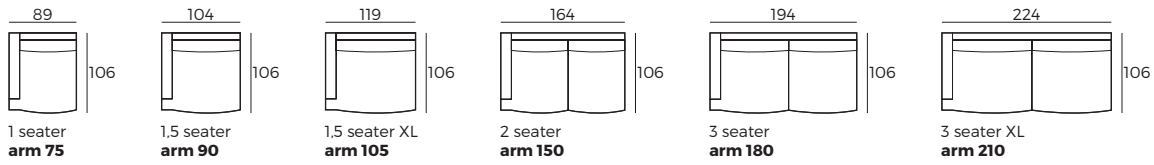

Daisy

VILMERS

Daisy

Comfort

1. Upholstery

2. Legs

IMPORTANT:

Upholstered furniture is handmade using soft materials therefore measurements may vary up to +/- 2 cm.
Parts and sets shown in 2D drawings are left-sided. Parts and sets can be mirrored from left to right.

Modules

Scale 1:100

Daisy

Modules with armrest

Scale 1:100

Combinations

Accessories

With click-clack function