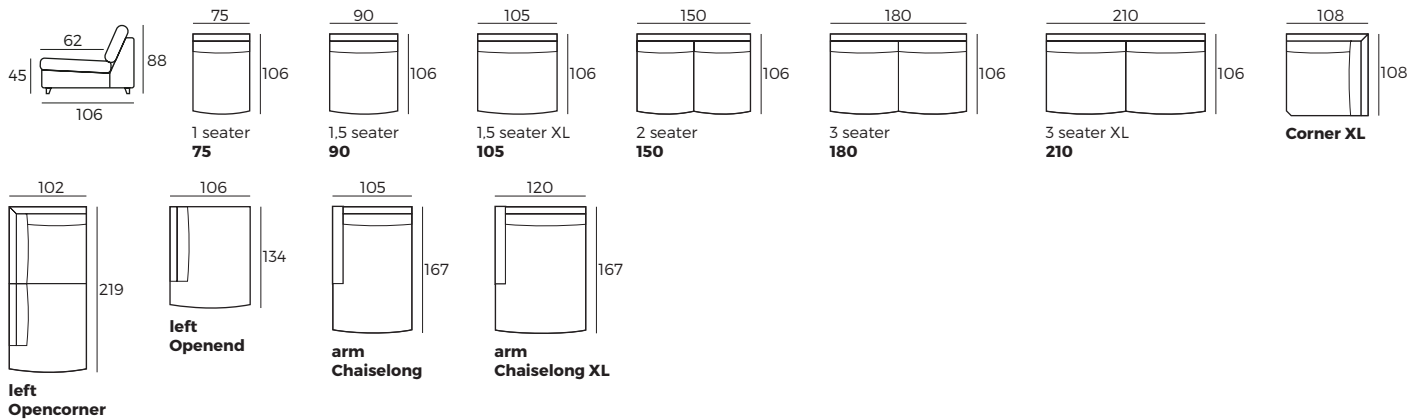

Daisy

VILMERS

Daisy

Comfort

1. Upholstery

2. Legs

IMPORTANT:

Upholstered furniture is handmade using soft materials therefore measurements may vary up to +/- 2 cm.
Parts and sets shown in 2D drawings are left-sided. Parts and sets can be mirrored from left to right.

Modules

Scale 1:100

Daisy

Modules with armrest

Scale 1:100

Combinations

Accessories

With click-clack function