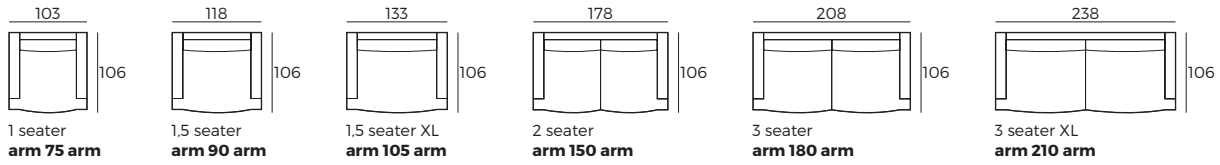

Daisy

VILMERS

Daisy

Comfort

1. Upholstery

2. Legs

IMPORTANT:

Upholstered furniture is handmade using soft materials therefore measurements may vary up to +/- 2 cm.
Parts and sets shown in 2D drawings are left-sided. Parts and sets can be mirrored from left to right.

Modules

Scale 1:100

Daisy

Modules with armrest

Scale 1:100

Combinations

Accessories

With click-clack function