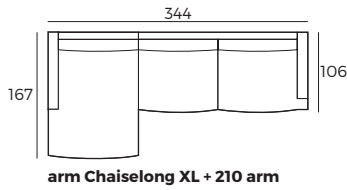

Daisy

VILMERS

Daisy

Comfort

1. Upholstery

2. Legs

IMPORTANT:

Upholstered furniture is handmade using soft materials therefore measurements may vary up to +/- 2 cm.
Parts and sets shown in 2D drawings are left-sided. Parts and sets can be mirrored from left to right.

Modules

Scale 1:100

Daisy

Modules with armrest

Scale 1:100

Combinations

Accessories

With click-clack function