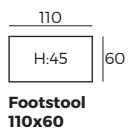

Daisy

VILMERS

Daisy

Comfort

1. Upholstery

2. Legs

IMPORTANT:

Upholstered furniture is handmade using soft materials therefore measurements may vary up to +/- 2 cm.
Parts and sets shown in 2D drawings are left-sided. Parts and sets can be mirrored from left to right.

Modules

Scale 1:100

Daisy

Modules with armrest

Scale 1:100

Combinations

Accessories

With click-clack function