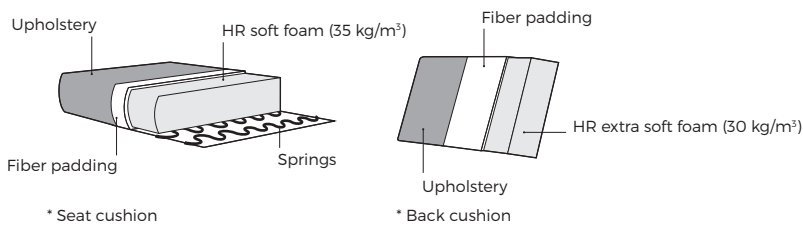

Arch

VILMERS

Arch

Comfort

Deco cushions

1. Upholstery

* Leather covers may require more stitches than fabric covers.

2. Tray

3. Legs

IMPORTANT:

Upholstered furniture is handmade using soft materials, therefore measurements can vary in all modules by up to **+/-2cm**.
Parts and sets shown in 2D drawings are left-sided. Parts and sets can be mirrored from left to right.

Modules

Scale 1:100

Arch

Modules with armrest

Scale 1:100

2.5 seater
arm 150

3 seater
arm 180

Combinations