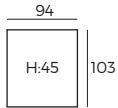

3. Legs

IMPORTANT:

Upholstered furniture is handmade using soft materials, therefore measurements can vary in all modules by up to **+/-2cm**.
Parts and sets shown in 2D drawings are left-sided. Parts and sets can be mirrored from left to right.

Modules

Scale 1:100

Arch

Modules with armrest

Scale 1:100

2.5 seater
arm 150

3 seater
arm 180

Combinations

arm 150 +
Chaiselong
arm

arm 180 +
Chaiselong
XL arm

180 + Corner XL +
left Openend
with tray

180 + Corner XL +
left Openend

Accessories

Footstool
94x103

Footstool
with tray
94x103