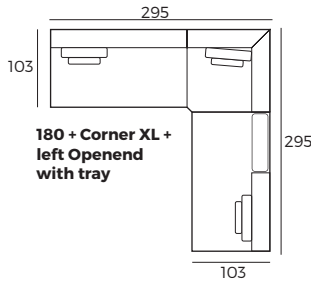

180 + Corner XL +
left Openend

180 + Corner XL +
left Openend
with tray