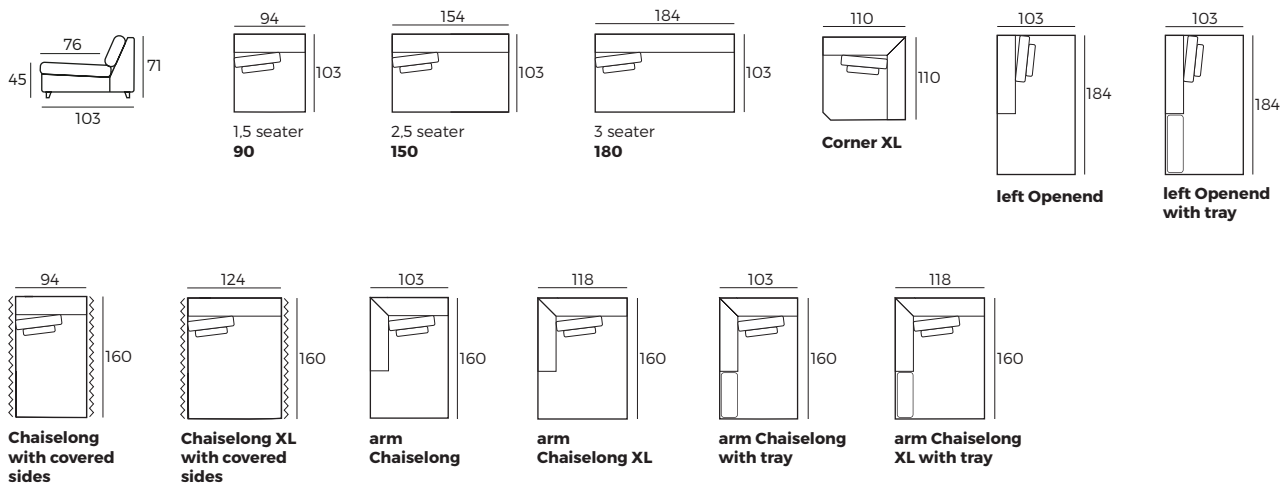

3. Legs

IMPORTANT:

Upholstered furniture is handmade using soft materials, therefore measurements can vary in all modules by up to **+/-2cm**.
Parts and sets shown in 2D drawings are left-sided. Parts and sets can be mirrored from left to right.

Modules

Scale 1:100

Arch

Modules with armrest

Scale 1:100

2.5 seater
arm 150

3 seater
arm 180

Combinations