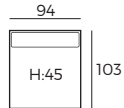

3. Legs

IMPORTANT:

Upholstered furniture is handmade using soft materials, therefore measurements can vary in all modules by up to **+/-2cm**.
Parts and sets shown in 2D drawings are left-sided. Parts and sets can be mirrored from left to right.

Modules

Scale 1:100

Arch

Modules with armrest

Scale 1:100

2.5 seater
arm 150

3 seater
arm 180

Combinations

arm 150 +
Chaiselong
arm

arm 180 +
Chaiselong
XL arm

180 + Corner XL +
left Openend
with tray

180 + Corner XL +
left Openend

Accessories

Footstool
94x103

Footstool
with tray
94x103