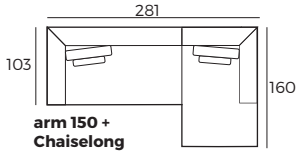

3. Legs

IMPORTANT:

Upholstered furniture is handmade using soft materials, therefore measurements can vary in all modules by up to **+/-2cm**.
Parts and sets shown in 2D drawings are left-sided. Parts and sets can be mirrored from left to right.

Modules

Scale 1:100

Arch

Modules with armrest

Scale 1:100

2.5 seater
arm 150

3 seater
arm 180

Combinations

arm 150 +
Chaiselong
arm

arm 180 +
Chaiselong
XL arm

180 + Corner XL +
left Openend
with tray

180 + Corner XL +
left Openend

Accessories

Footstool
94x103

Footstool
with tray
94x103