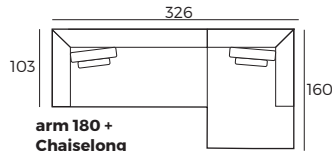

3. Legs

IMPORTANT:

Upholstered furniture is handmade using soft materials, therefore measurements can vary in all modules by up to **+/-2cm**.
Parts and sets shown in 2D drawings are left-sided. Parts and sets can be mirrored from left to right.

Modules

Scale 1:100

Arch

Modules with armrest

Scale 1:100

2.5 seater
arm 150

3 seater
arm 180

Combinations

arm 150 +
Chaiselong
arm

arm 180 +
Chaiselong
XL arm

180 + Corner XL +
left Openend
with tray

180 + Corner XL +
left Openend

Accessories

Footstool
94x103

Footstool
with tray
94x103