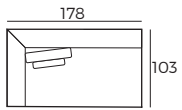

3. Legs

IMPORTANT:

Upholstered furniture is handmade using soft materials, therefore measurements can vary in all modules by up to **+/-2cm**.
Parts and sets shown in 2D drawings are left-sided. Parts and sets can be mirrored from left to right.

Modules

Scale 1:100

Arch

Modules with armrest

Scale 1:100

2.5 seater
arm 150

3 seater
arm 180

Combinations

arm 150 +
Chaiselong
arm

arm 180 +
Chaiselong
XL arm

180 + Corner XL +
left Openend
with tray

180 + Corner XL +
left Openend

Accessories

Footstool
94x103

Footstool
with tray
94x103