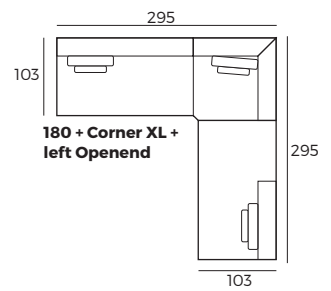

3. Legs

IMPORTANT:

Upholstered furniture is handmade using soft materials, therefore measurements can vary in all modules by up to **+/-2cm**.
Parts and sets shown in 2D drawings are left-sided. Parts and sets can be mirrored from left to right.

Modules

Scale 1:100

Arch

Modules with armrest

Scale 1:100

2.5 seater
arm 150

3 seater
arm 180

Combinations

arm 150 +
Chaiselong
arm

arm 180 +
Chaiselong
XL arm

180 + Corner XL +
left Openend
with tray

180 + Corner XL +
left Openend

Accessories

Footstool
94x103

Footstool
with tray
94x103