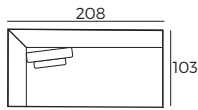

3. Legs

IMPORTANT:

Upholstered furniture is handmade using soft materials, therefore measurements can vary in all modules by up to **+/-2cm**.
Parts and sets shown in 2D drawings are left-sided. Parts and sets can be mirrored from left to right.

Modules

Scale 1:100

Arch

Modules with armrest

Scale 1:100

2.5 seater
arm 150

3 seater
arm 180

Combinations

arm 150 +
Chaiselong
arm

arm 180 +
Chaiselong
XL arm

180 + Corner XL +
left Openend
with tray

180 + Corner XL +
left Openend

Accessories

Footstool
94x103

Footstool
with tray
94x103