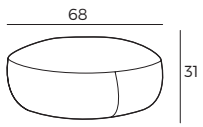

Black metal

IMPORTANT:

Upholstered furniture is handmade using soft materials, therefore measurements can vary in all modules by up to **+/-2 cm**.
Rotation mechanism customized only for armchair.

Measurements

Scale 1:35

Shell

Accessories

Footstool
68x31

Scale 1:65

Neckrest
No. 38