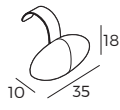

Black metal

IMPORTANT:

Upholstered furniture is handmade using soft materials, therefore measurements can vary in all modules by up to **+/-2 cm**.
Rotation mechanism customized only for armchair.

Measurements

Scale 1:35

Shell

Accessories

Footstool
68x31

Scale 1:65

Neckrest
No. 38