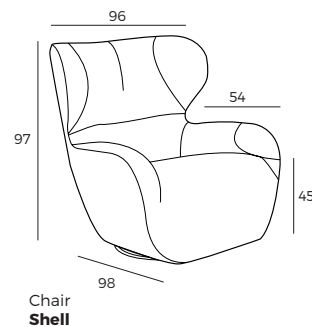

Shell

VILMERS

Shell

Comfort

1. Upholstery

* Leather covers may require more stitches than fabric covers.

2. Rotation function

3. Legs

Black metal

IMPORTANT:

Upholstered furniture is handmade using soft materials, therefore measurements can vary in all modules by up to **+/-2 cm**.
Rotation mechanism customized only for armchair.

Measurements

Scale 1:35

Shell

Accessories

Footstool
68x31

Scale 1:65

Neckrest
No. 38