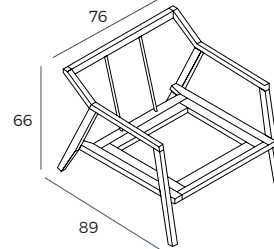

2. Legs

Wooden frame

IMPORTANT:

Upholstered furniture is handmade using soft materials, therefore measurements can vary in all modules by up to **+/-2cm**.

Measurements

Scale 1:35

Chair
Rhen